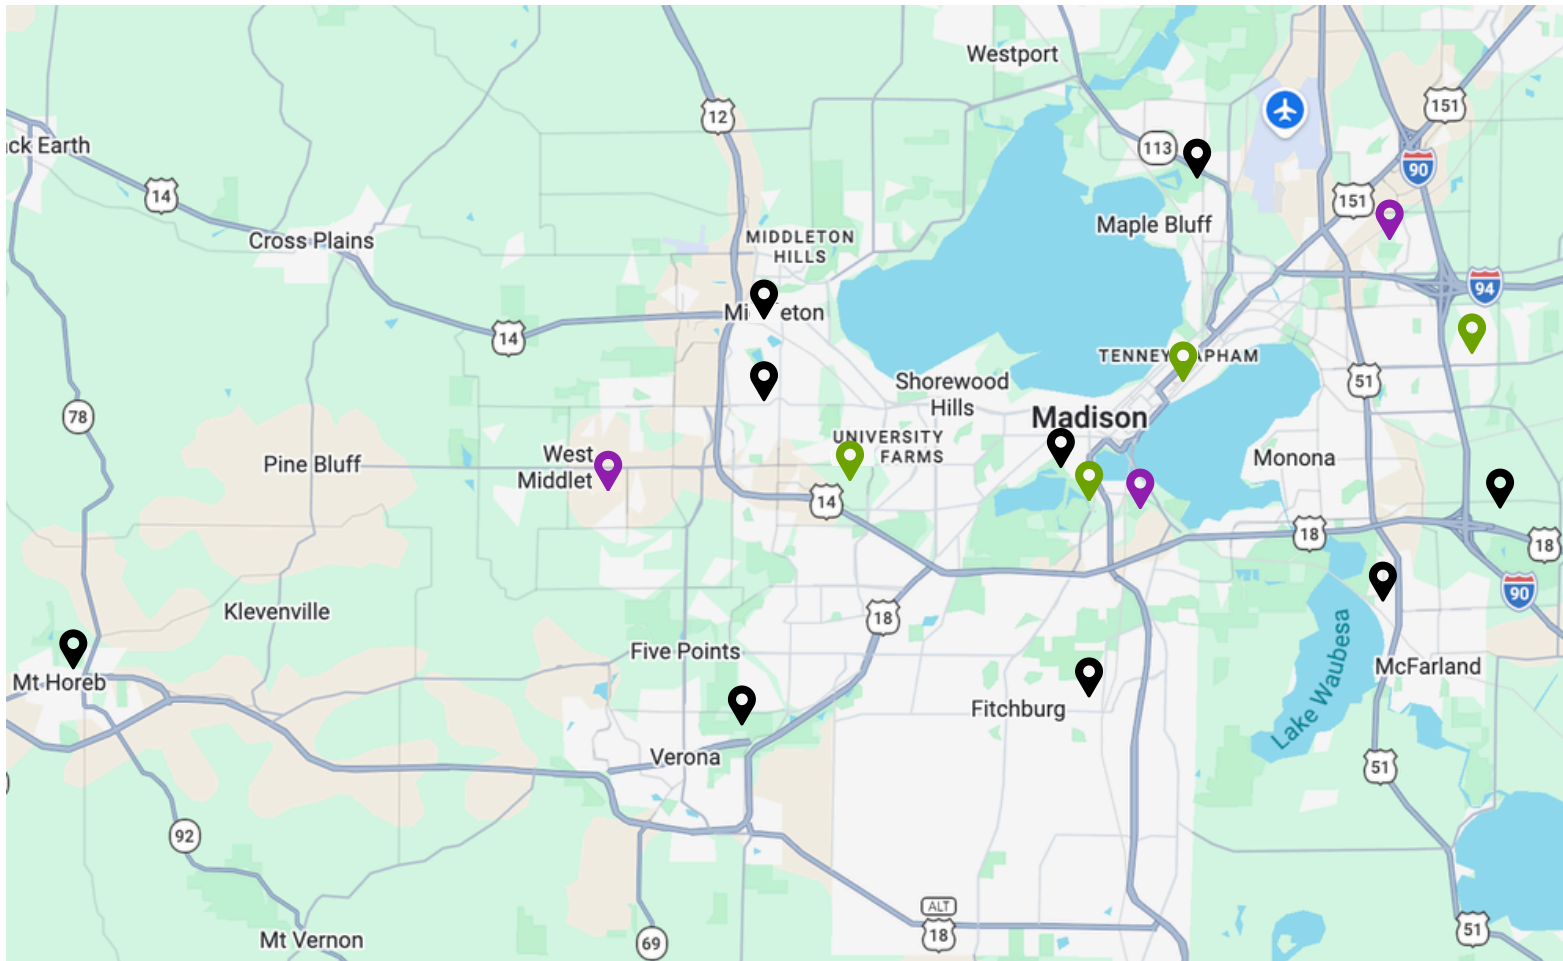

# Composting in Dane County

## What Not To Scrap

- ✗ Meat
- ✗ Dairy
- ✗ Bread
- ✗ Paper Products
- ✗ Produce Stickers
- ✗ Twist Ties
- ✗ Compostable Plastic

Dane County  
Scrap Stops

City of Madison  
Farmers' Markets

City of Madison  
Drop-off Sites

## Dane County Scrap Stops

1. **Middleton | University Place**  
a. 2010 Branch St, Middleton
2. **Madison | Warner Park**  
a. 2930 N Sherman Ave, Madison
3. **Madison | Old Sauk Gardens**  
a. 830 N Westfield Rd, Madison
4. **McFarland | Public Works**  
a. 5115 Terminal Dr, McFarland
5. **Verona | Badger Prairie Needs Network**  
a. 1200 E Verona Ave, Verona
6. **Fitchburg | Swan Creek Park**  
a. 5175 E Cheryl Pkwy, Fitchburg
7. **Mt. Horeb | Spring Garden Family Restaurant**  
a. 520 Springdale St, Mt. Horeb
8. **County Landfill | Food Scrap Stop**  
a. 7020 Maahic Way, Madison  
b. M-F: 6:30am-3:15pm | Sat: 8am-10:45am

## City of Madison Drop-off Sites

\*\*Only open to City of Madison residents

1. **West Drop-Off Site\*\***  
a. 402 South Point Rd, Verona
2. **Central Drop-off Site\*\***  
a. 1504 Quann-Olin Pkwy, Madison
3. **East Drop-off Site \*\***  
a. 4602 Sycamore Ave, Madison